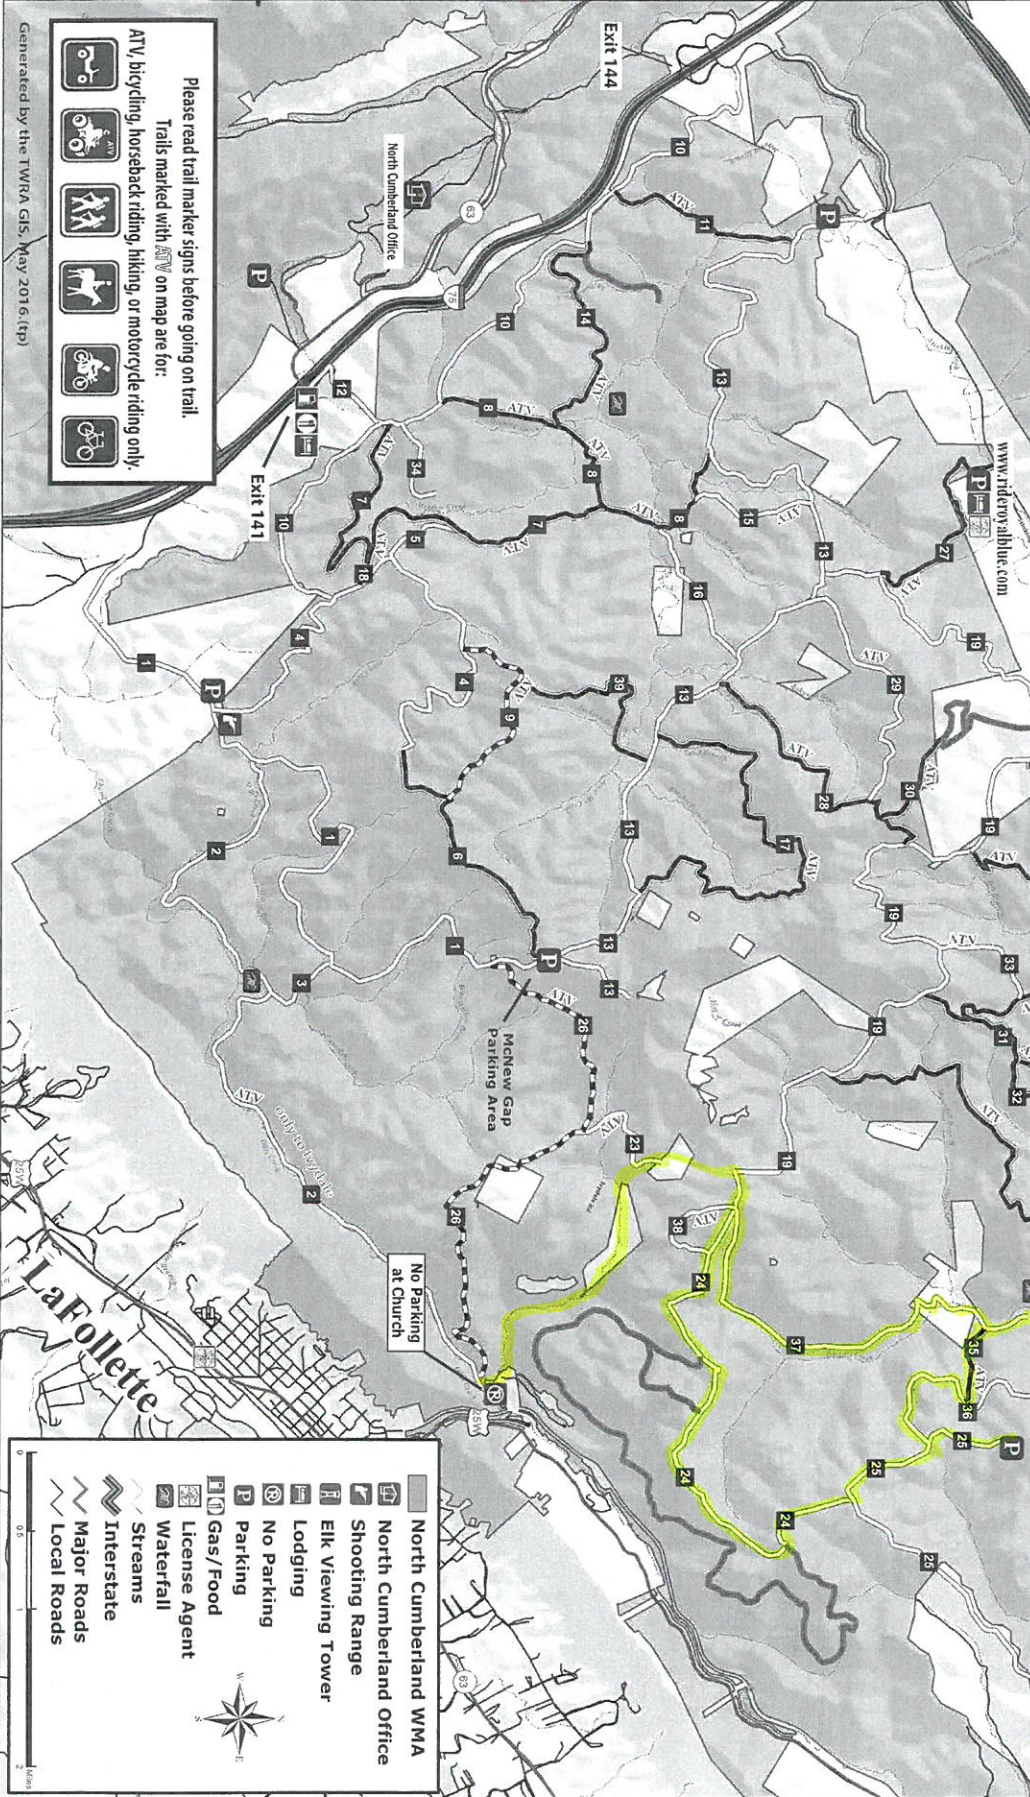

Ride #1 - EASY

ELK TOWER

NUMBER	NAME	MAILES	NUMBER	NAME	MAILES
1	Flatwood Rd.	6.4	21	Snake Hollow Trail	1.6
2	Clitic Creek Trail	5.9	22	Pound Ridge Trail	3.5
3	Thirteen Hollow Trail	0.5	23	Scotchville Spur Trail	1.0
4	Short Mountain Rd.	4.3	24	McCormick Cemetery Rd.	4.0
5	Meadow Ridge Rd.	0.5	25	Elk Viewing Tower Rd.	4.5
6	Short Mountain Trail	2.0	26	Wynell Trail	3.9
7	Meadow Branch Trail	3.7	27	Ridge Royal Blue Trail	1.5
8	Herring Creek Trail	2.6	28	Fred's Way Trail	2.2
9	High Neck Trail	4.4	29	Ford Trail	1.8
10	Contender Mountain Trail	5.6	30	Top of the World Trail	0.7
11	Scott Branch Trail	1.3	31	Long Hall Hollow Trail	1.6
12	Cell Tower Rd.	0.7	32	Ridge Top Trail	0.8
13	Lee Asbury Rd.	6.6	33	Short Ridge Trail	0.7
14	Lost Ridge Trail	1.9	34	Jordan Fields Rd.	0.7
15	Train Branch Trail	0.8	35	Thompson Hollow Trail	0.6
16	School House Trail	1.0	36	Overlook Trail	2.0
17	Bryans Branch Trail	3.6	37	Hickory Creek Trail	3.0
18	Short Cut Trail	0.1	38	Wisson Loop Trail	0.8
19	Walnut Mountain Trail	8.0	39	Slide Rock Trail	2
20	Louise Creek Trail	6.4			

OHV Trails

Note: During the winter and spring freeze and thaw, sections of the trails rated easy, become more difficult. Please use caution.

EASY

More Difficult

Most Difficult

Under Construction
(Trails are open but not numbered. Use caution.)

Please read trail marker signs before going on trail.
Trails marked with **ATV** on map are for:
ATV, bicycling, horseback riding, hiking, or motorcycle riding only.

Legend

- North Cumberland WMA
- North Cumberland Office
- Shooting Range
- Elk Viewing Tower
- Lodging
- No Parking
- Parking
- Gas/Food
- License Agent
- Waterfall
- Streams
- Interstate
- Major Roads
- Local Roads